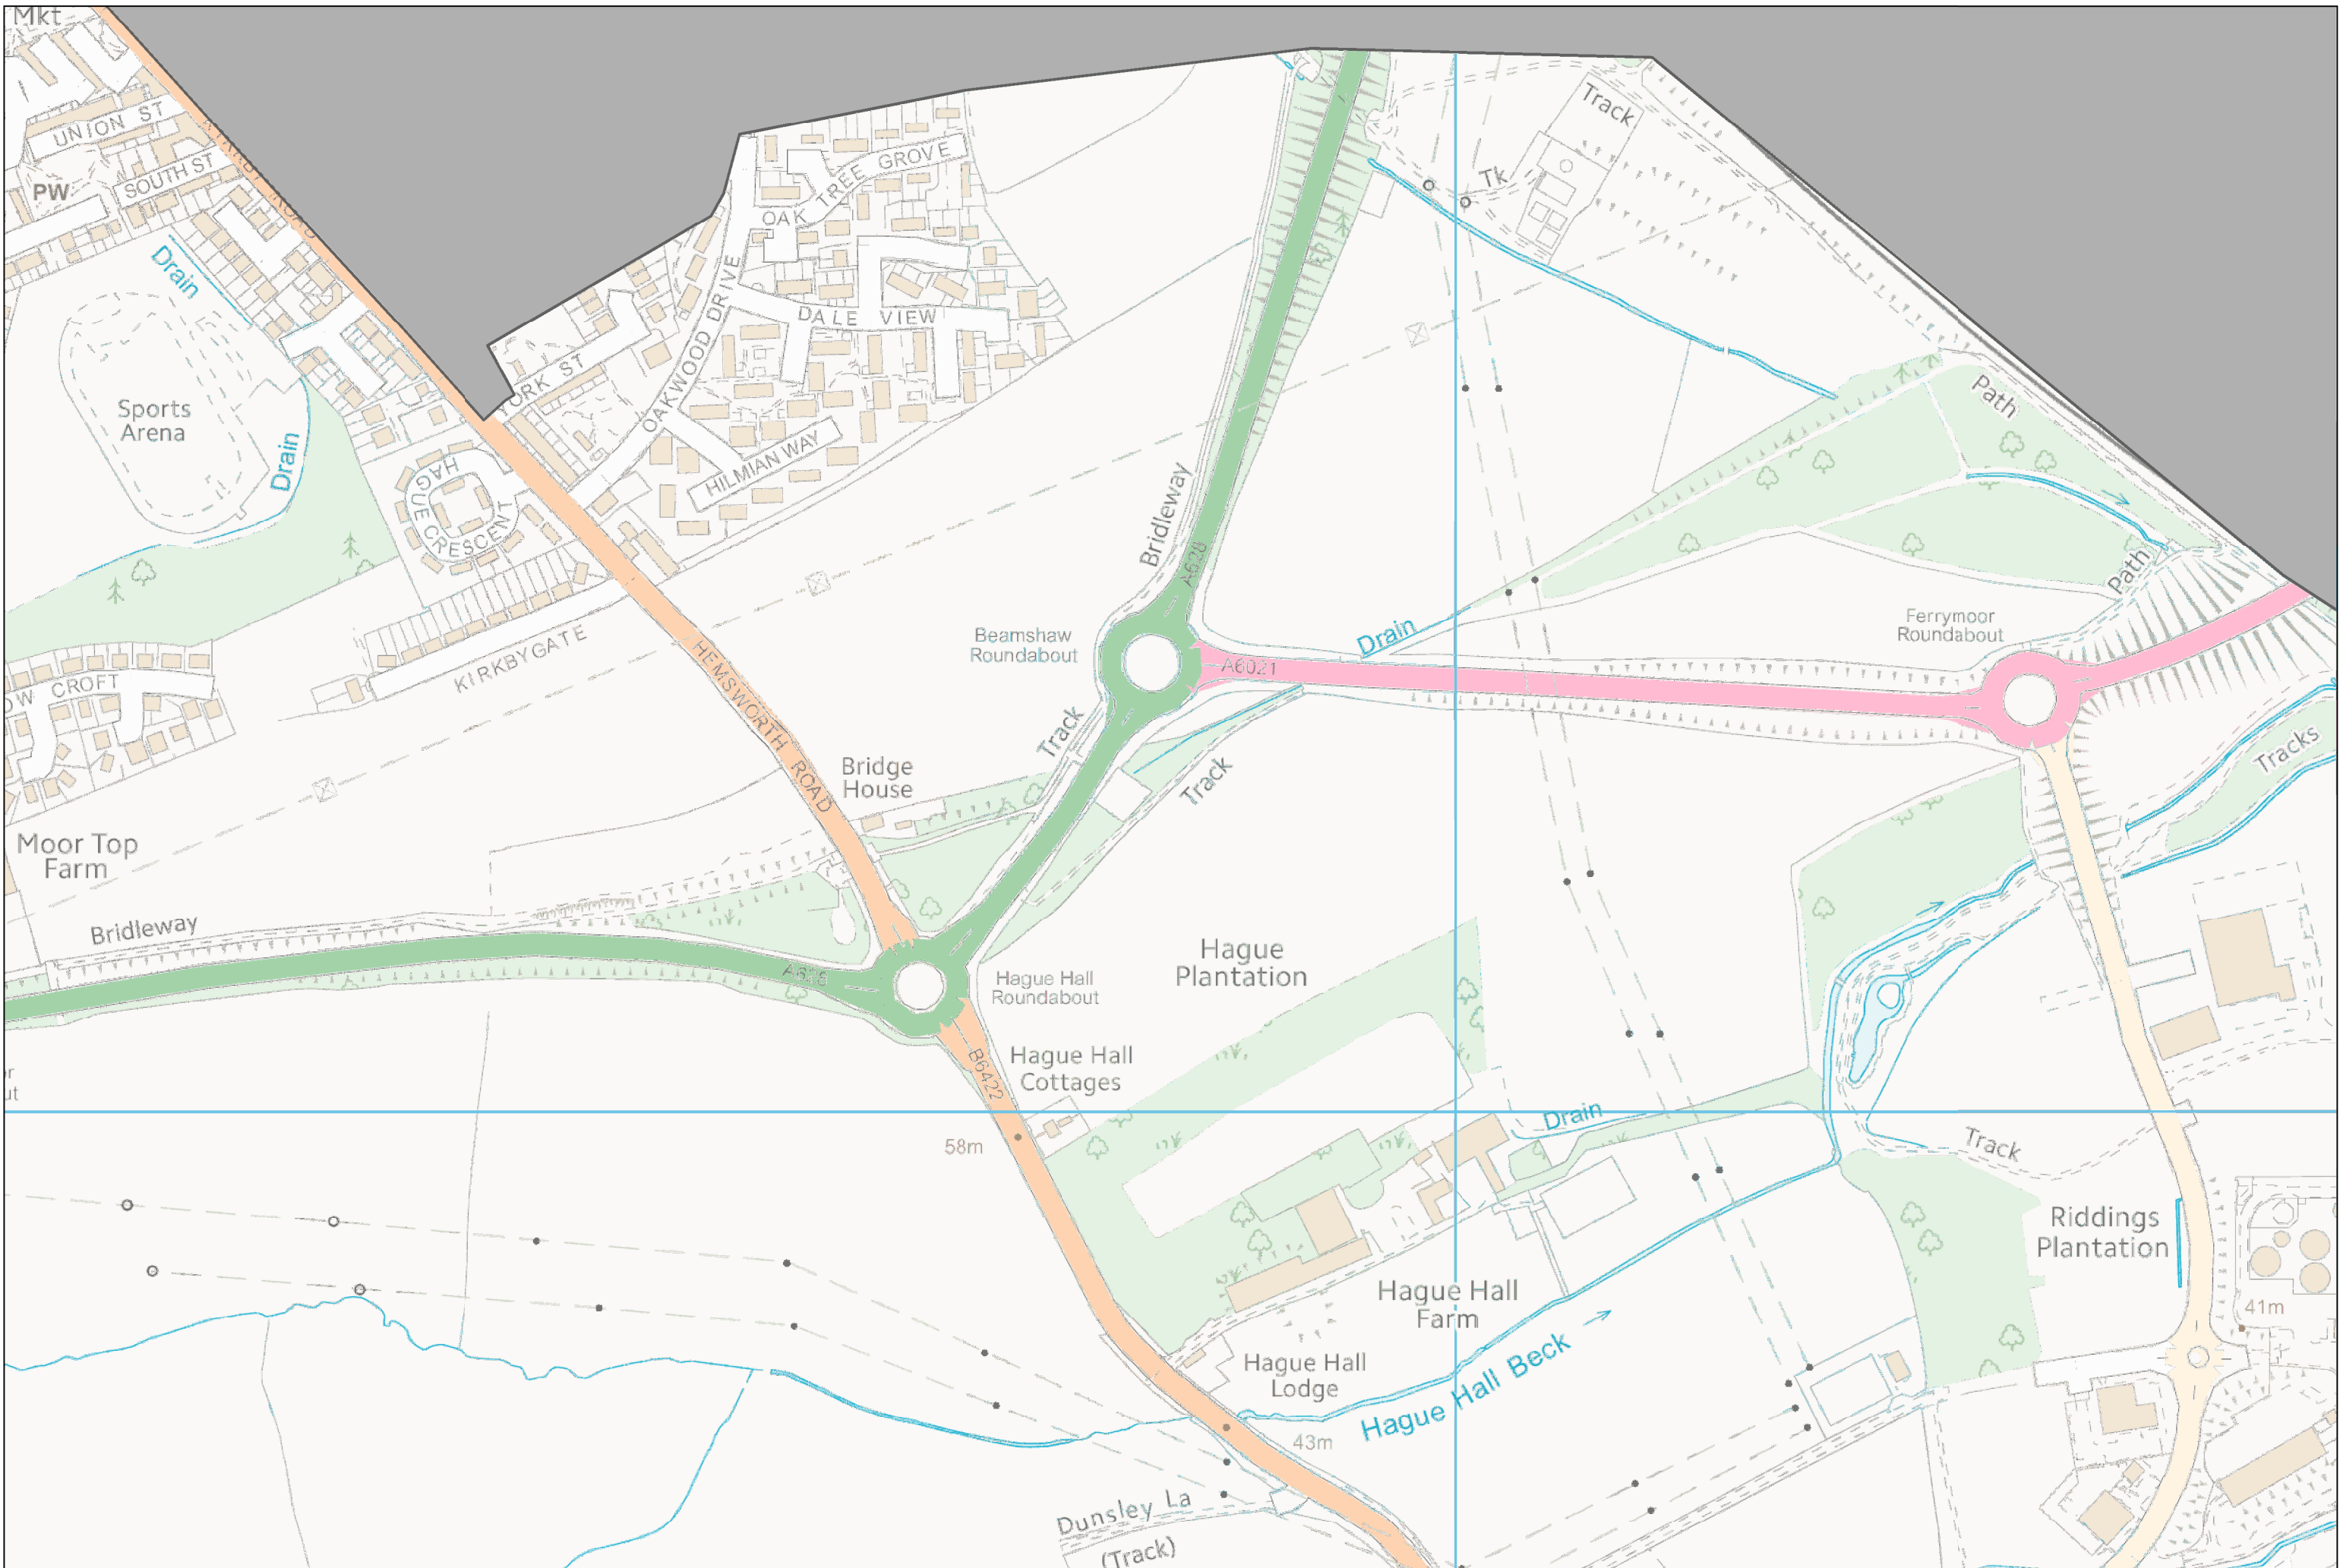

St Helen's CE Primary School Catchment Boundary (Close Up - Part 3)

Based upon the Ordnance Survey mapping with the permission of the Controller of Her Majesty's Stationery Office (C) Crown copyright. Unauthorised reproduction infringes Crown copyright and may lead to prosecution or civil proceedings Wakefield Metropolitan District Council Licence No. 100019574 2016. Produced by The Family Intelligence Unit August 2016